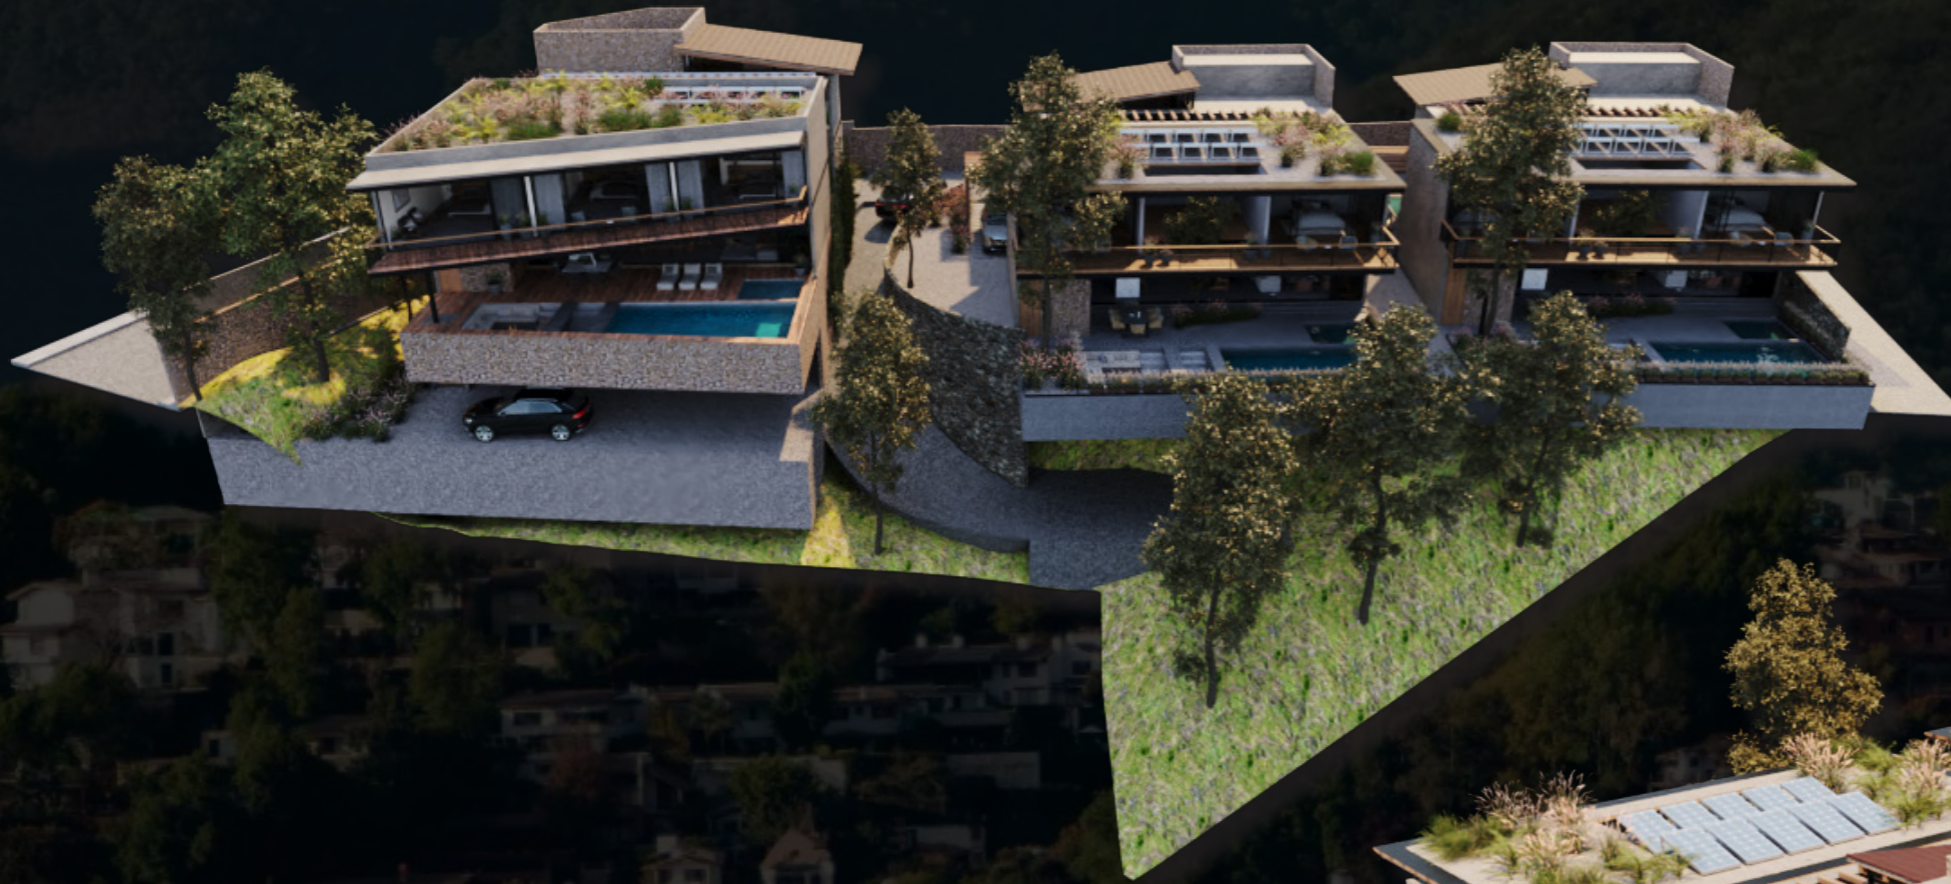

LUXURY RESIDENCES

VALLE DE BRAVO, MÉXICO

VALLE DE BRAVO

PUEBLO MÁGICO

VALLE DE BRAVO

UBICACIÓN

LUXURY RESIDENCES

LUXURY RESIDENCES

An aerial photograph of a coastal town built on a hillside overlooking a large lake. The town is densely packed with houses and buildings. In the foreground, a cluster of modern, multi-story buildings is highlighted with a white arrow pointing downwards. A blue arrow points to a specific building within this cluster. The background shows rolling green hills and mountains under a clear sky.

¡Vista 100% GARANTIZADA al lago!

ACCESO

VISTA AL LAGO

MASTER PLAN

VALLE DE BRAVO

FACHADA POSTERIOR

VISTA GARANTIZADA AL LAGO

MASTER PLAN

VALLE DE BRAVO

FACHADA FRONTAL

ACCESO PRINCIPAL

**DISFRUTA
VALLE**

PUEBLO MÁGICO

PLANTA BAJA

LUXURY RESIDENCES

SALA TV